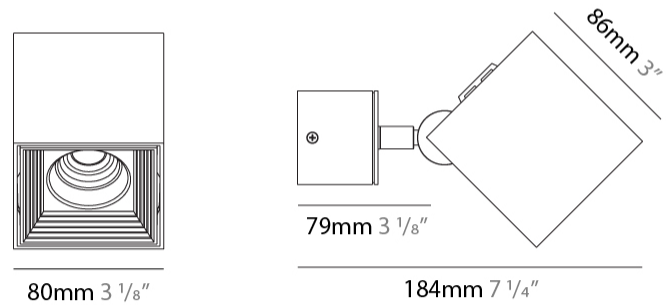

PROJECT	
TYPE	
SPECIFIER	
QUANTITY	
DATE	

DAU SINGLE ADJUSTABLE SURFACE

D92188R9-

base number Finish
Options

1. To build a product code in our configurator select the specify button on the base model # product page
2. To build a manual product code on this datasheet choose from the options listed below in blue font and add the suffix to the base model #

GENERAL

Series: Dau
Subseries: Dau Single Adjustable
Brand: Milan
Division: Design
Mounting Type: Surface
Subcategory: Spots

PHYSICAL

Shape: Cube
Length (mm): 80
Length (in): 3 1/8
Width (mm): 80
Width (in): 3 1/8
Height (mm): 86
Height (in): 3 3/8
Max. Overall Height (mm): 164
Max. Overall Height (in): 6 7/16
Light Distribution: Adjustable / Direct
Fixture Finish: BAL / MWL / BSL
Fixture Material: Extruded Aluminum

ELECTRICAL

Lamp Type: LED
Input Wattage (W): 10
Total Output Wattage (W): 9.3
Dimming: Tri-Mode (Non-Dimming and Phase Dimming (120Vac only) and 0-10V Dimming)
Driver Included: No
Driver Location: Remote
Driver Type: Constant Current - 120 / 277Vac
Driver Class: Class 2
Input Voltage (V): 120 - 277
Constant Current (MA): 350

LED

Number of LEDs: 1
Color Temperature (°K): 3000
Max. Delivered Lumen (lm): 956
CRI: >90 CRI
Lamp Life (hrs): 50000

OPTICAL

Optic°: 50
Adjustability: Rotational 300°; Tilt 90°

RATINGS AND CERTIFICATIONS

Certified By: Certified for North American Standards
IP rating: IP20