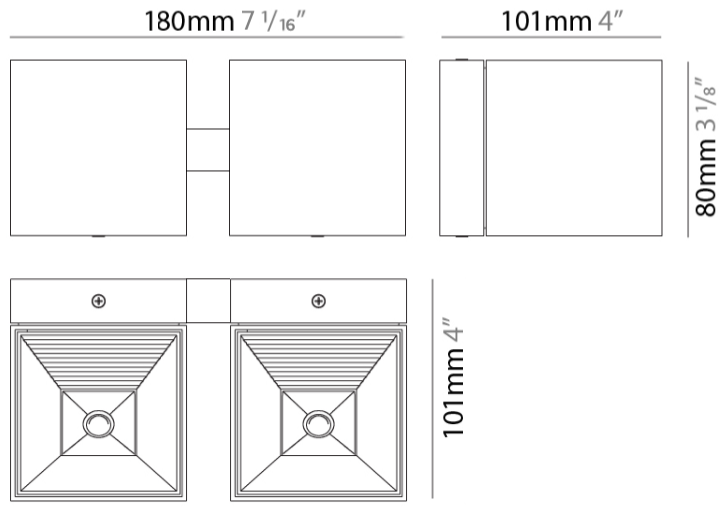

PROJECT	_____
TYPE	_____
SPECIFIER	_____
QUANTITY	_____
DATE	_____

DAU 2 LIGHT LINEAR SURFACE

D93241-

base number   Finish
Options

1. To build a product code in our configurator select the specify button on the base model # product page
2. To build a manual product code on this datasheet choose from the options listed below in blue font and add the suffix to the base model #

GENERAL

Series: Dau _____
Subseries: Dau 2 light Linear _____
Brand: Milan _____
Division: Design _____
Mounting Type: Surface _____
Mounting Location: Wall _____
Subcategory: Up/Down Light _____

PHYSICAL

Shape: Rectangle _____
Length (mm): 80 _____
Length (in): 3 1/8 _____
Height (mm): 80 _____
Depth (mm): 101 _____
Height (in): 3 1/8 _____
Depth (in): 4 _____
Light Distribution: Direct / Indirect _____
Fixture Finish: BAL / MWL / BSL _____
Fixture Material: Extruded Aluminum _____

ELECTRICAL

Lamp Type: LED _____
Input Wattage (W): 28 _____
Dimming: Electronic Low Voltage Dimming _____
Input Voltage (V): 120Vac Direct Line _____

LED

Number of LEDs: 4 _____
Color Temperature (°K): 3000 _____
Max. Delivered Lumen (lm): 1330 _____
CRI: >90 CRI _____
Lamp Life (hrs): 50000 _____

OPTICAL

RATINGS AND CERTIFICATIONS

Certified By: Certified for North American Standards _____
IP rating: IP20 _____